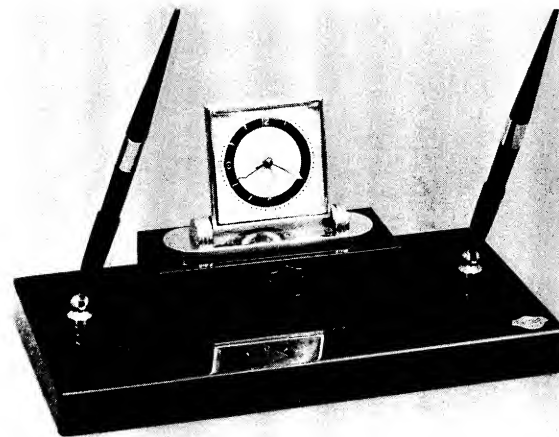

510JK - PEN BASE — DOUBLE PEN — JEWEL ALARM CLOCK
LUM. DIAL

WHITE, BLACK OR GREEN ONYX